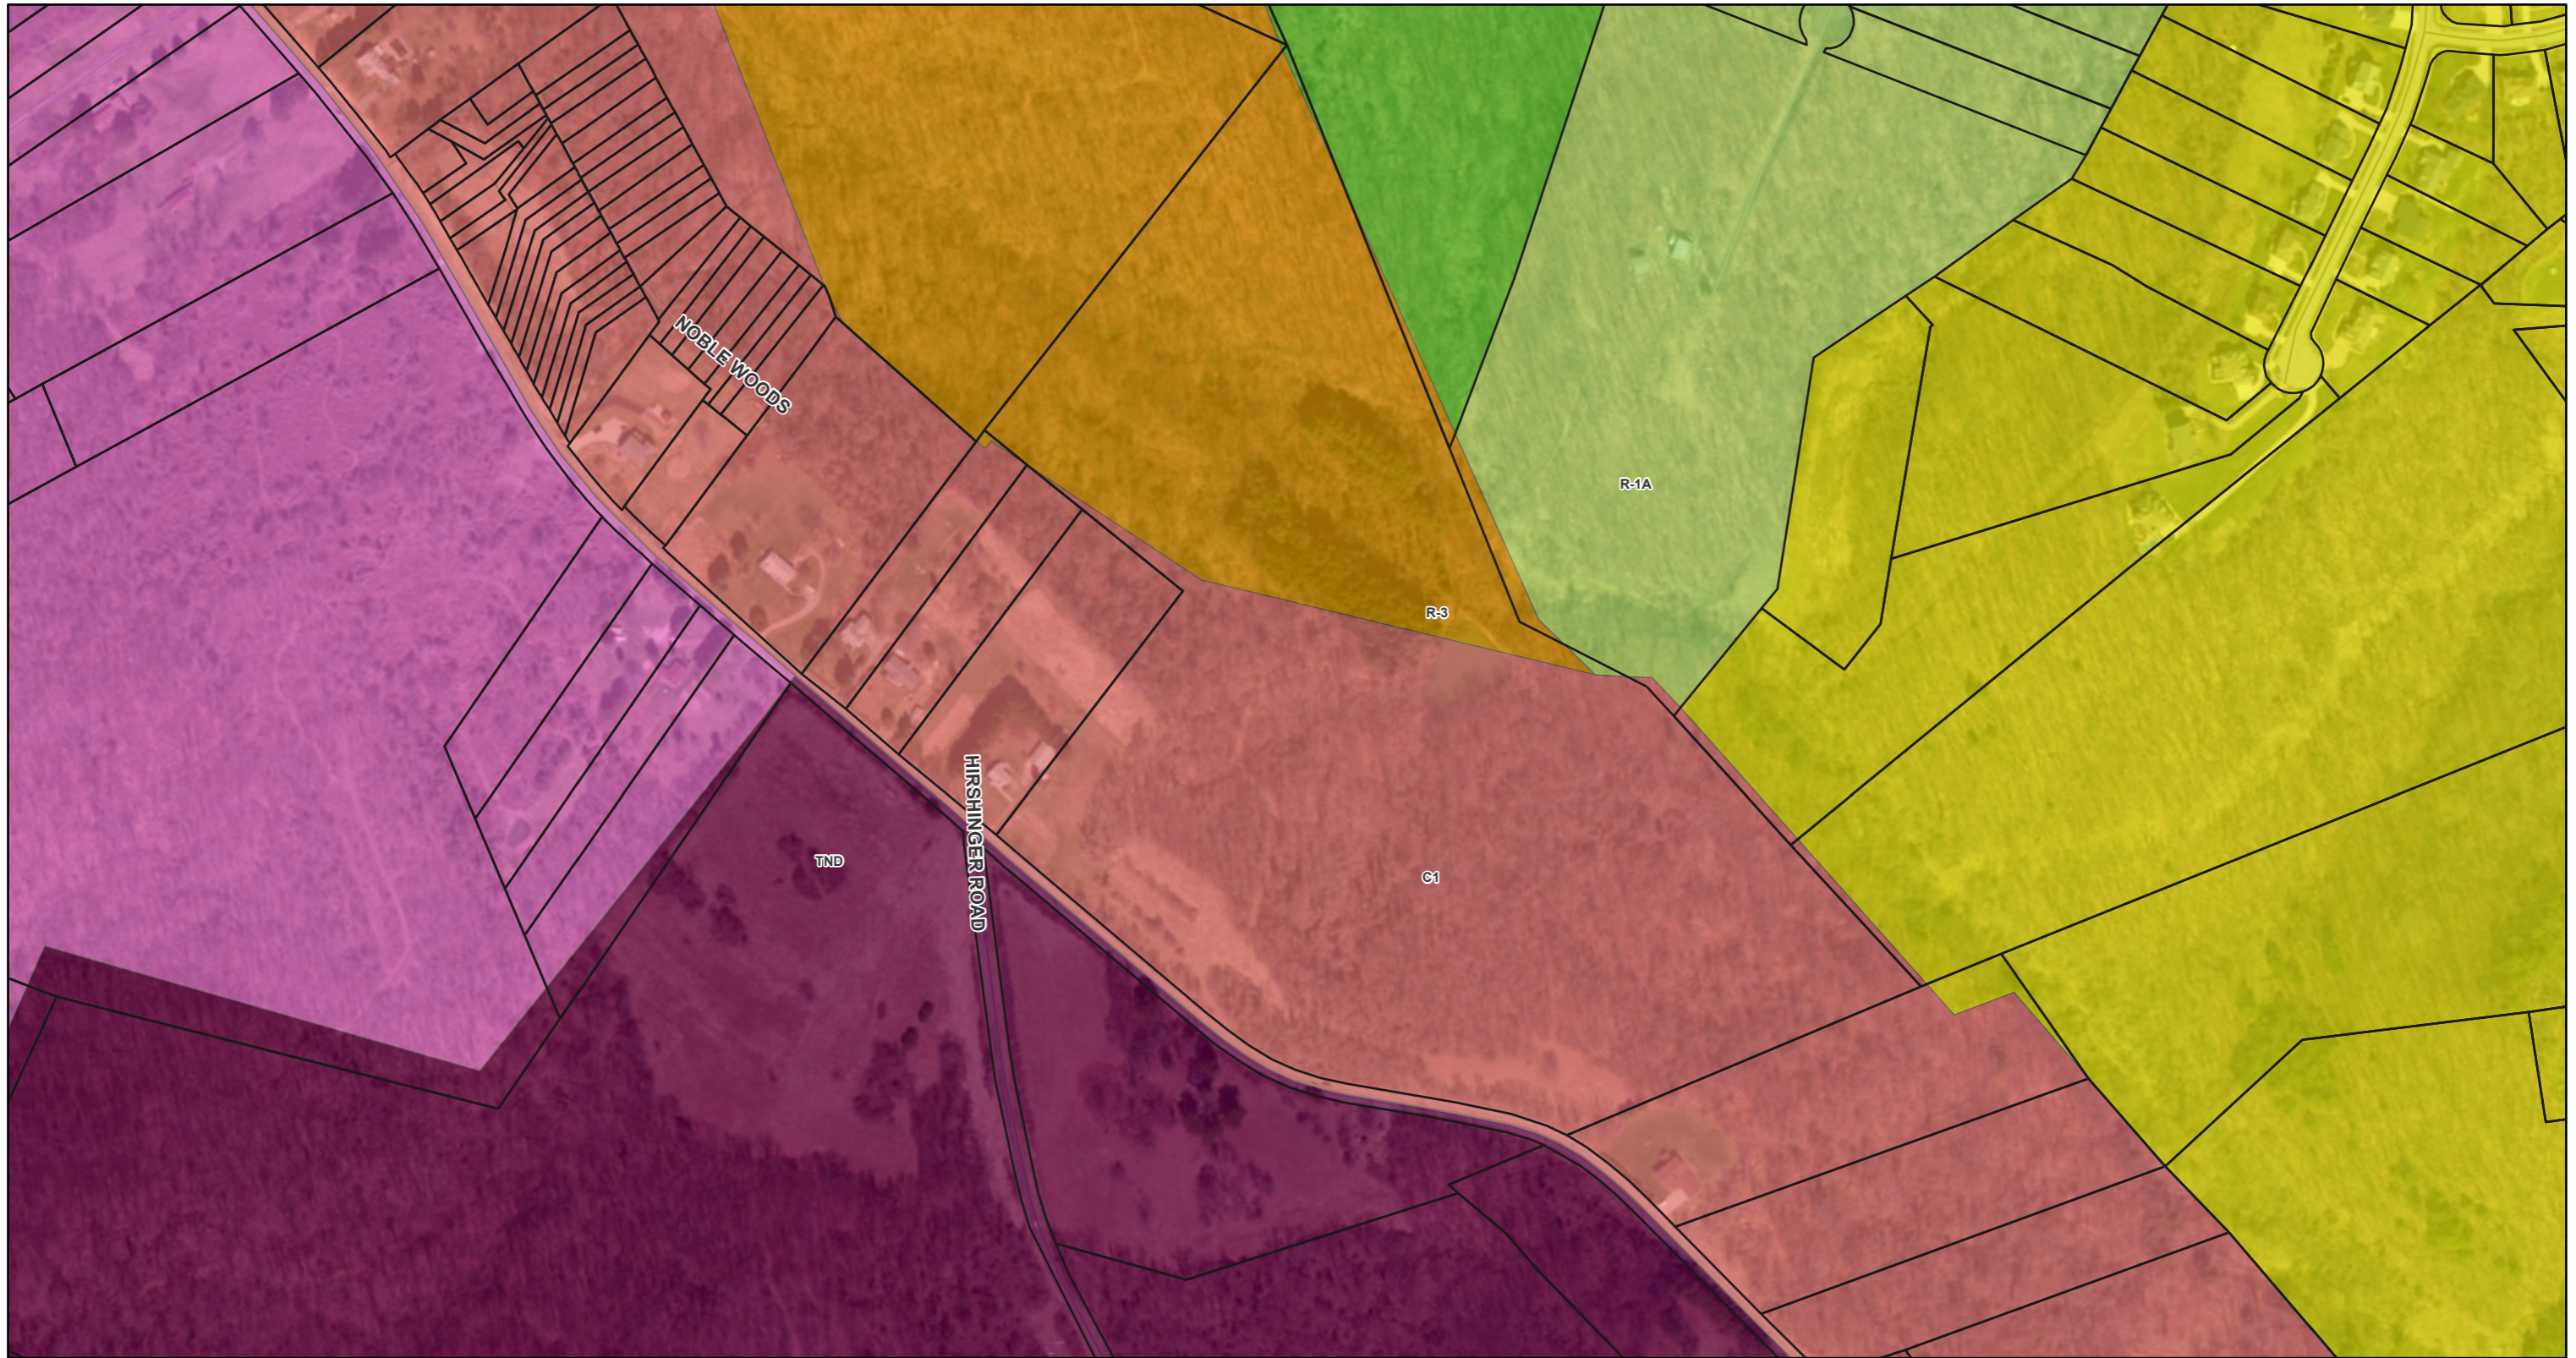

ArcGIS Web Map

3/3/2022, 3:08:25 PM

- | | | |
|---------------------------|------------------------------|----------------------------|
| Parcels | Neighborhood Commercial | Medium Density Residential |
| Zoning District | Open Space Overlay Districts | StreetCenterlines |
| Business Park | Low Density Residential | Moon Township Boundary |
| Marketplace Boulevard TND | Suburban Residential | |

Source: Esri, DigitalGlobe, GeoEye, Earthstar Geographics, CNES/Airbus DS, USDA, USGS, AeroGRID, IGN, and the GIS User Community