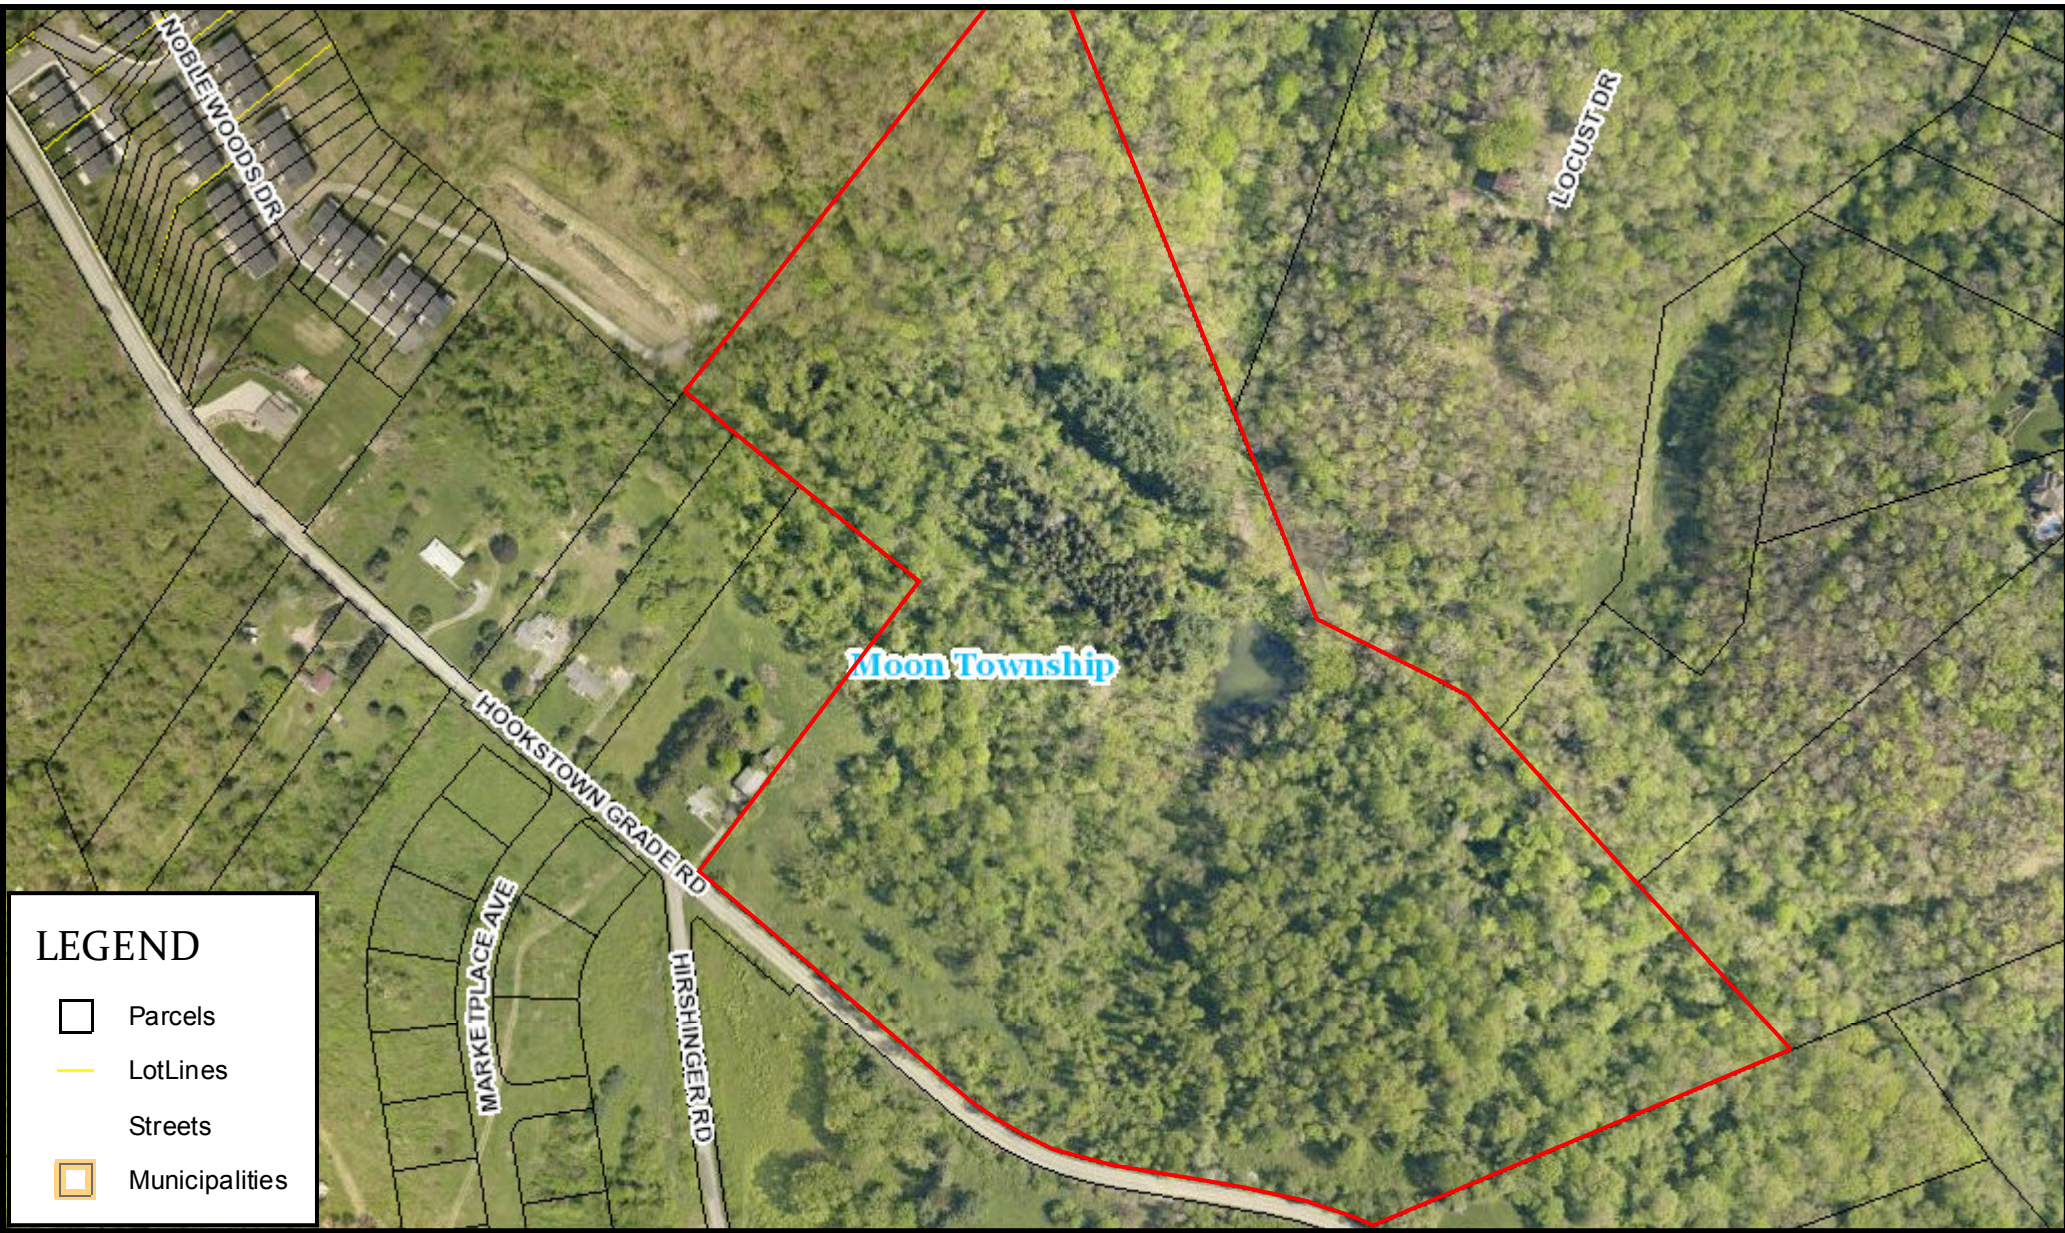

WGS84 Web Mercator

**LEGEND**

- Parcels
- LotLines
- Streets
- Municipalities

This map is for informational purposes only. Parcel information is provided from the Office of Property Assessments in Allegheny County. Content and availability are subject to change. Property characteristics and values change due to a variety of factors such as court rulings, municipality permit processing and subdivision plans. Excludes name and contact information for property owners, as required by Ordinance 3478-07. For additional information, call the Allegheny County GIS Help Desk at (412) 350-4774 or email at GISHelp@AlleghenyCounty.US.